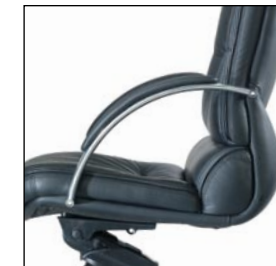

Traditional, comfortable, smart seating

chairs pictured from left to right: 2700-K1-A20, 2700-GT-A21, 2710-K1-A21

Control Options

S1

Swivel Tilt - 1 paddle

- A** *Pneumatic Lift*
Seat height adjustment
- B** *Tilt Lock*
Allows the chair to lock into an upright position
- C** *Tilt Tension Control Knob*
Adjust for firm or soft recline

K1

Knee Tilt - 2 paddle

- A** *Pneumatic Lift*
Seat height adjustment
- B** *Tilt Lock*
Allows the chair to lock in any of five positions
- C** *Tilt Tension Control Knob*
Adjust for firm or soft recline. Knee tilt pivot point located below front of seat to reduce rise of front seat edge

GREEN - L46

BURGUNDY - L47

Arm & Base Options

A20 - BLACK POWDERCOATED ARM

Top grain leather matching armpad mounted on a stylish black powdercoated arm.

A21 - CHROME PLATED ARM

Top grain leather matching armpad mounted on a stylish chrome plated aluminum arm.

.milano

Features

- Milano showcases the best of what 9 to 5 Seating has to offer. Fine workmanship and high attention to detail result in high quality seating you're going to notice the first time you take a seat!
- Milano is designed to offer the highest level of comfort with high resiliency foam on both seat and back. The thin, finely stitched pillowcase seating surface adds additional comfort and great style.
- Choose from seven different colors of top grain leather including: Black, Brown, Saddle, Grey, Navy, Green and Burgundy.
- Milano can be ordered with either swivel tilt or knee tilt controls.
- Waterfall seat front promotes good circulation and good health.
- Milano is offered with either black powder coated or chrome plated aluminum arms and base. Both arms come standard with top grain leather wrapped arm pads which match the glove soft leather used on the seat and back.
- Lifetime warranty on all structural and mechanical components.
- Quick Ship! Milano ships in 48 hours!