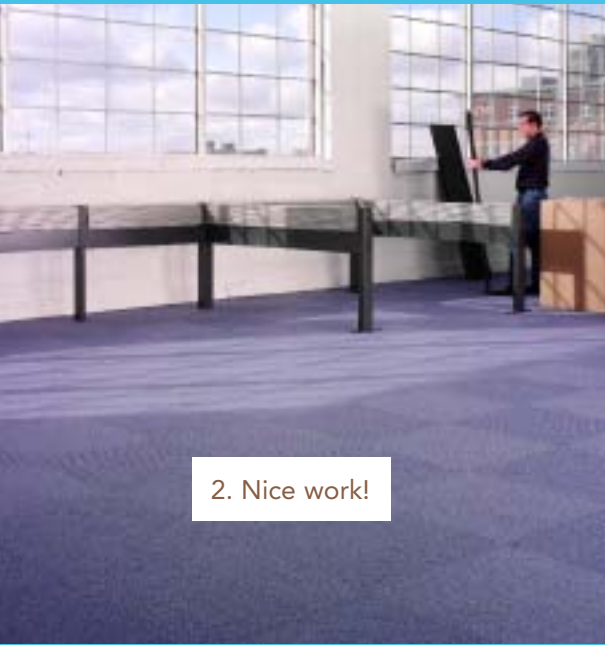

2. Nice work!