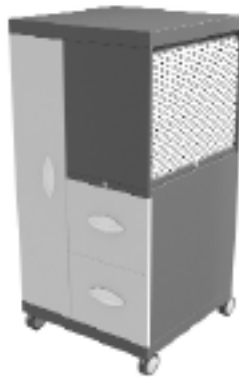

Binder Shelf

Small Transaction Top

Large Transaction Top

Binder Topper

Closed Collaboration Box

Open Collaboration Box

Lunchbox

Mobile File

Garage 4815

Garage 4824

Rolltop 4830

Locker 4824 Left Facing

Locker 4824 Right Facing

Locker 4824

Hide and seek.

What could be cooler in your workspace than a tambour door that rolls away for complete access to hidden worksurfaces and all your stuff, and then pulls back down for the neatest of all possible worlds? Nothing, in our opinion. Designed in a handful of great configurations to meet whatever need you have, Calvin can even be set up for sharing and used for extra space delineation.