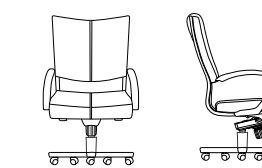

K1

Knee Tilt - 2 paddle

- A** *Pneumatic Lift*
Seat height adjustment
- B** *Tilt Lock*
Allows the chair to lock in any of five positions
- C** *Tilt Tension Control Knob*
Adjust for firm or soft recline. Knee tilt pivot point located below front of seat to reduce rise of front seat edge

A18 - WOOD
(MAHOGANY FINISH)

Sleek executive style 'C' arm in wood with mahogany finish. Top grain matching leather sleeve with easy zipper removal.

.axis

Features

- Axis's sleek pillowcase seat and back are upholstered in fine top-grain Italian leather.
- Axis's high resilient foam and one piece shell design offer the user an ergonomic design with style and comfort.
- Offered with both swivel tilt and knee tilt controls.
- Axis is offered with either polyurethane or wood arms and base. For wood finishes, choose from either mahogany or cherry.
- Wood arms come standard with matching top grain leather arm sleeve. Easy removal or replacement of arm sleeve provided by hidden zipper.
- Waterfall seat front promotes circulation and good health.
- Choose from seven different colors of leather including: Black, Brown, Saddle, Grey, Navy, Green and Burgundy.
- Lifetime warranty on all structural and mechanical components.
- Quick Ship! Axis ships in 48 hours!

Statement of Line

Axis Wood Mid-back 2600

Overall Width	25.8	Seat Height	15.8 - 19.8
Overall Depth	27.0	Back Width	21.5
Overall Height	40.0 - 44.0	Back Height	19.5
Seath Width	20.5	COM	N/A
Seath Depth	20.5	Weight	

Axis Wood High-Back 2610

Overall Width	25.8	Seat Height	15.8 - 19.8
Overall Depth	27.0	Back Width	21.5
Overall Height	47.0 - 51.0	Back Height	26.5
Seath Width	20.5	COM	N/A
Seath Depth	20.5	Weight	

Axis Wood Guest 2600-GT