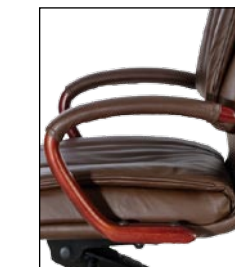

K1

Knee Tilt - 2 paddle

- A** *Pneumatic Lift*
Seat height adjustment
- B** *Tilt Lock*
Allows the chair to lock in any of five positions
- C** *Tilt Tension Control Knob*
Adjust for firm or soft recline. Knee tilt pivot point located below front of seat to reduce rise of front seat edge

Leather Options

L3

BLACK - L31

BROWN - L32

L4

SADDLE - L43

GREY - L44

NAVY - L45

GREEN - L46

BURGUNDY - L47

Arm & Base Options

A16
(POLYURETHANE)

Sleek executive style 'C' arm made with durable polyurethane.

A17 - WOOD
(CHERRY FINISH)

Sleek executive style 'C' arm in wood with cherry finish. Top grain matching leather sleeve with easy zipper removal.

A18 - WOOD
(MAHOGANY FINISH)

Sleek executive style 'C' arm in wood with mahogany finish. Top grain matching leather sleeve with easy zipper removal.

.axis

Features

- Axis's sleek pillowcase seat and back are upholstered in fine top-grain Italian leather.
- Axis's high resilient foam and one piece shell design offer the user an ergonomic design with style and comfort.
- Offered with both swivel tilt and knee tilt controls.
- Axis is offered with either polyurethane or wood arms and base. For wood finishes, choose from either mahogany or cherry.
- Wood arms come standard with matching top grain leather arm sleeve. Easy removal or replacement of arm sleeve provided by hidden zipper.
- Waterfall seat front promotes circulation and good health.
- Choose from seven different colors of leather including: Black, Brown, Saddle, Grey, Navy, Green and Burgundy.
- Lifetime warranty on all structural and mechanical components.
- Quick Ship! Axis ships in 48 hours!