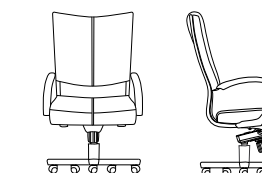

K1

Knee Tilt - 2 paddle

- A** *Pneumatic Lift*
Seat height adjustment
- B** *Tilt Lock*
Allows the chair to lock in any of five positions
- C** *Tilt Tension Control Knob*
Adjust for firm or soft recline. Knee tilt pivot point located below front of seat to reduce rise of front seat edge

A18 - WOOD
(MAHOGANY FINISH)

Sleek executive style 'C' arm in wood with mahogany finish. Top grain matching leather sleeve with easy zipper removal.

.axis

Features

- Axis's sleek pillowcase seat and back are upholstered in fine top-grain Italian leather.
- Axis's high resilient foam and one piece shell design offer the user an ergonomic design with style and comfort.
- Offered with both swivel tilt and knee tilt controls.
- Axis is offered with either polyurethane or wood arms and base. For wood finishes, choose from either mahogany or cherry.
- Wood arms come standard with matching top grain leather arm sleeve. Easy removal or replacement of arm sleeve provided by hidden zipper.
- Waterfall seat front promotes circulation and good health.
- Choose from seven different colors of leather including: Black, Brown, Saddle, Grey, Navy, Green and Burgundy.
- Lifetime warranty on all structural and mechanical components.
- Quick Ship! Axis ships in 48 hours!

Statement of Line

Axis Wood Mid-back 2600

Overall Width	25.8	Seat Height	15.8 - 19.8
Overall Depth	27.0	Back Width	21.5
Overall Height	40.0 - 44.0	Back Height	19.5
Seath Width	20.5	COM	N/A
Seath Depth	20.5	Weight	

Axis Wood High-Back 2610

Overall Width	25.8	Seat Height	15.8 - 19.8
Overall Depth	27.0	Back Width	21.5
Overall Height	47.0 - 51.0	Back Height	26.5
Seath Width	20.5	COM	N/A
Seath Depth	20.5	Weight	

Axis Wood Guest 2600-GT