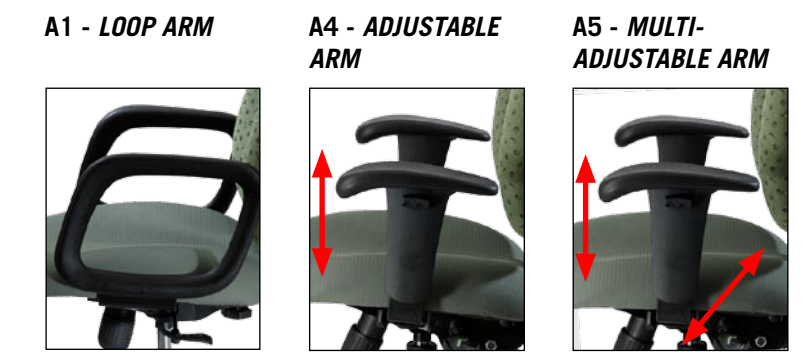

# Lending comfort, durability, and value to every project

chairs pictured from left to right: 1426-B2-A1, 1660-M1-A4, 1660-R1-00, 1425-R1-A4

## Control Options

**B2** Basic Task - 1 paddle  
**S2** Swivel Tilt - 1 paddle  
**R1** Rocking - 3 paddle  
**M1** Multi-Function - 4 paddle  
**P1** Posture Back - 2 paddle

- A** *Pneumatic Lift*  
Seat height adjustment
- B** *Back Depth Control Knob*  
Adjust depth via underseat knob
- C** *Tilt Tension Control Knob*  
Adjust for firm or soft recline
- D** *Infinite Tilt Lock Adjustment Lever*  
Rock chair back and lock into any position
- E** *Back Height Adjustment*  
Ratchet mechanism for instant seated adjustment
- F** *Forward Tilt Lever*  
Seat pivots from 0 to 6 degrees forward with infinite position adjustment

## Arm Options

**A1 - LOOP ARM**  
Soft touch loop arm

**A4 - ADJUSTABLE ARM**  
The A4 arm offers a soft touch poly-urethane pad with 3" height adjustment. The arm pad features diamond padded anti-skid surface.