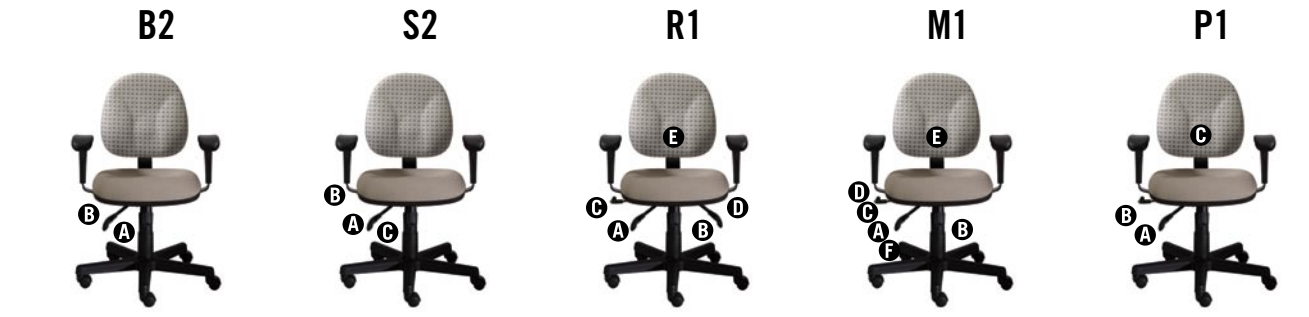

# Lending comfort, durability, and value to every project

chairs pictured from left to right: 1426-B2-A1, 1660-M1-A4, 1660-R1-00, 1425-R1-A4

## Control Options

**B2** Basic Task - 1 paddle  
**S2** Swivel Tilt - 1 paddle  
**R1** Rocking - 3 paddle  
**M1** Multi-Function - 4 paddle  
**P1** Posture Back - 2 paddle

- A** *Pneumatic Lift*  
Seat height adjustment
- B** *Back Depth Control Knob*  
Adjust depth via underseat knob
- C** *Tilt Tension Control Knob*  
Adjust for firm or soft recline
- D** *Infinite Tilt Lock Adjustment Lever*  
Rock chair back and lock into any position
- E** *Back Height Adjustment*  
Ratchet mechanism for instant seated adjustment
- F** *Forward Tilt Lever*  
Seat pivots from 0 to 6 degrees forward with infinite position adjustment

## Arm Options

**A1 - LOOP ARM**  
Soft touch loop arm

**A4 - ADJUSTABLE ARM**  
The A4 arm offers a soft touch poly-urethane pad with 3" height adjustment. The arm pad features diamond padded anti-skid surface.

### Agent Guest 1660-GT

Overall Width	28.5	Seat Height	16.5
Overall Depth	24.5	Back Width	19.0
Overall Height	39.2	Back Height	22.75
Seath Width	21.0	COM (yd)	1.5
Seath Depth	20.0	Weight	29.0

**9to5**  
seating