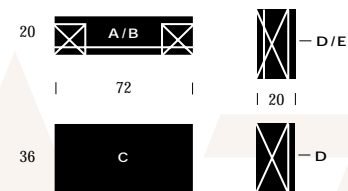

JM4848TC
EXECUTIVE ROUND TABLE

XO01VB
PRESENTATION BOARD

KA22KD
KEYBOARD TRAY WITH
ARTICULATING ARM

JAMESON

WHITEHALL FURNITURE

Table Desk Suite

Shown in Cordovan Cherry, with a Model 914 Settee and W620 Guest Chair in Momentum Flair "Sky" and W632 Executive Swivel in K92055 Dark Blue.