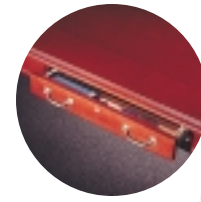

EDGE STYLING, WOOD MOLDING AND RICH CHERRY SURFACES EXPRESS JAMESON'S TRADITIONAL DETAILING.

BRASS PULLS GIVE ACCESS TO STURDY DRAWER INTERIORS WITH PLENTY OF STORAGE SPACE.

FEATURES INCLUDE CENTER DRAWERS, EXTENDABLE WRITING SLIDES AND BOX/FILE DRAWER LOCKING.