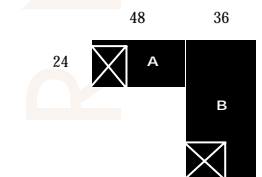

JMEUL-M Executive Station

Shown in Cordovan Cherry, with a Model W623 Management/Conference Swivel in B30556 from Card 22-304.

items shown:

- A) **JM2448LR-M**
  LEFT RETURN w/ MOLDING
- B) **JM3672RP-M**
  SINGLE PEDESTAL DESK
  - RIGHT w/ MOLDING