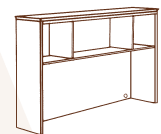

EDGE STYLING, WOOD MOLDING AND RICH CHERRY SURFACES EXPRESS JAMESON'S TRADITIONAL DETAILING.

BRASS PULLS GIVE ACCESS TO STURDY DRAWER INTERIORS WITH PLENTY OF STORAGE SPACE.

FEATURES INCLUDE CENTER DRAWERS, EXTENDABLE WRITING SLIDES AND BOX/FILE DRAWER LOCKING.

JM3672DP-M
EXECUTIVE CONFERENCE
DESK w/ MOLDING

JM3672TD
TABLE DESK

JM3066DP-M
DOUBLE PEDESTAL DESK
w/ MOLDING

JM2172CC-M
CLOSED CREDENZA
w/ MOLDING

JM2072CO-M
KNEESPACE CREDENZA
w/ MOLDING

JMEUL-M
EXECUTIVE STATION
- LEFT RETURN w/ MOLDING

JMETR-M
EXECUTIVE TASK UNIT
- RIGHT w/ MOLDING

JM1353BO
THREE ADJUSTABLE SHELVES
JM1272BC
FOUR ADJUSTABLE SHELVES

JM2036LF-M
LATERAL FILE w/ MOLDING

JM2570UB
UPPER BOOKCASE

JM2424T
LAMP TABLE

JM2450T
COCKTAIL TABLE