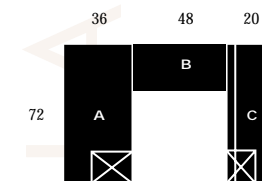

items shown:

- A) **JM3672TE**
CONFERENCE TABLE

JMEUL-M Executive Station

Shown in Cordovan Cherry, with a Model W623 Management/Conference Swivel in B30556 from Card 22-304.

items shown:

- A) **JM2448LR-M**
LEFT RETURN w/ MOLDING
- B) **JM3672RP-M**
SINGLE PEDESTAL DESK
- RIGHT w/ MOLDING