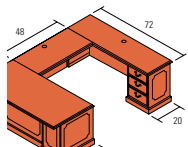

ETR-M
Executive Task Unit - Right
w/ Molding
15-5
Executive Swivel
Golden Cherry Finish
d 22-301 A30116 upholstery