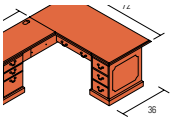

**GL3672TD**  
 Table Desk

**GL2172CC-M**  
 Closed Credenza  
 w/Molding

*Shown:*

- GL1350BC**  
Stacking Bookcase
- GL2036LF-M**  
Lateral File w/Molding
- GL3672DP-M**  
Executive Conference Desk w/Molding
- GL2570UB**  
Upper Bookcase
- GL2072CO-M**  
Kneespace Credenza w/Molding
- KA-725**  
Keyboard Tray
- R585-5**  
Executive Swivel
- 10 Mahogany on Cherry Finish*  
Card 95-20 C07302 "Jet" leather
- R882-1**  
Guest Chairs  
*10 Mahogany on Cherry Finish*