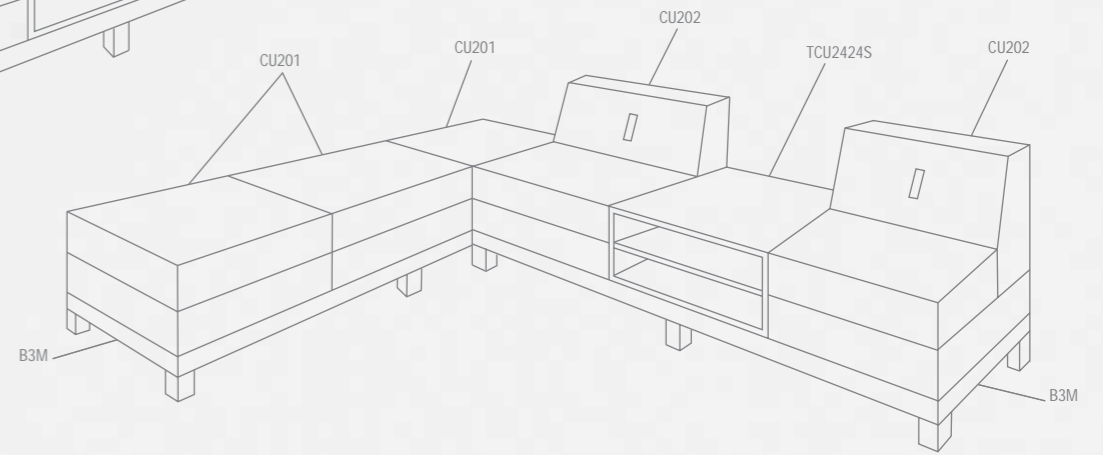

CUBE is anything you want it to be:
armchairs, corner chairs, ottomans,
benches and versatile storage modules.
With CUBE, your range of possibilities
truly knows no bounds.

The CUBE system allows you to invent your own personalized space.
Choose wood or metal materials, stationary or wheeled bases, fabric or leather upholstery.
Lay it out in straight lines or create dynamic angular ensembles.