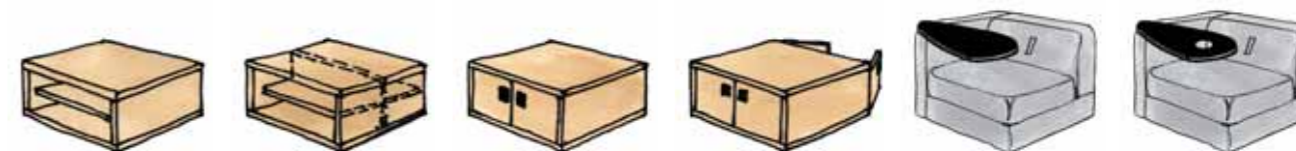

**CU205**  
Armchair  
24" X 24" X 22" H  
Seat: 17"

**CU206**  
Corner armchair  
24" X 24" X 22" H  
Seat: 17"

**B1MR**  
Single-section metal base on wheels  
23" x 23" x 5"

**B1M**  
Single-section metal base  
23" x 23" x 5"

**B2M**  
Double-section metal base  
48" x 23" x 5"

**B3M**  
Triple-section metal base  
72" x 23" x 5"

**B1W**  
Single-section wood base  
23" x 23" x 5"

**B2W**  
Double-section wood base  
48" x 23" x 5"

**B3W**  
Triple-section wood base  
72" x 23" x 5"

**TCU2424S**  
Single-section legless storage unit  
24" X 24" X 11" H

**TCU2424D**  
Double-section legless storage unit  
24" X 24" X 11" H

**TCU2424SP**  
Single-section legless storage unit with doors  
24" X 24" X 11" H

**TCU2424DP**  
Double-section legless storage unit with doors  
24" X 24" X 11" H

**TCU-TA**  
Optional tray  
12 X 16 X 3/4"

**TCU-TH**  
Cup holder  
5 1/2" x 8 1/2" x 3/4"  
2 1/2" diameter

**TCU2424**  
Square table  
24" X 24" X 16" H