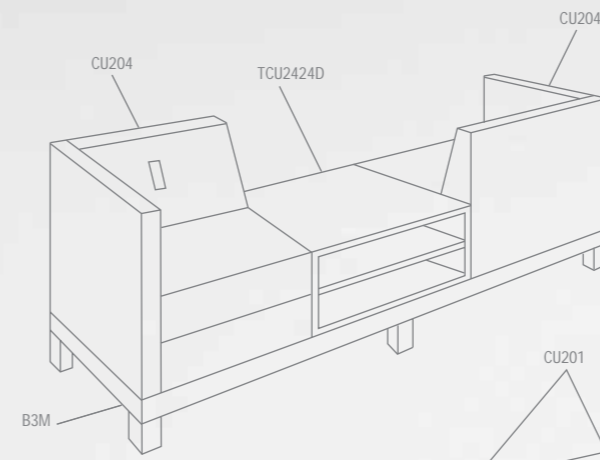

CUBE is anything you want it to be:
armchairs, corner chairs, ottomans,
benches and versatile storage modules.
With CUBE, your range of possibilities
truly knows no bounds.

The CUBE system allows you to invent your own personalized space.
Choose wood or metal materials, stationary or wheeled bases, fabric or leather upholstery.
Lay it out in straight lines or create dynamic angular ensembles.