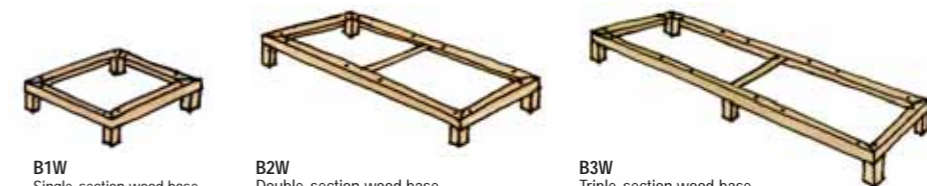

**CU205**  
Armchair  
24" X 24" X 22" H  
Seat: 17"

**CU206**  
Corner armchair  
24" X 24" X 22" H  
Seat: 17"

**B1MR**  
Single-section metal base on wheels  
23" x 23" x 5"

**B1M**  
Single-section metal base  
23" x 23" x 5"

**B2M**  
Double-section metal base  
48" x 23" x 5"

**B3M**  
Triple-section metal base  
72" x 23" x 5"

**B1W**  
Single-section wood base  
23" x 23" x 5"

**B2W**  
Double-section wood base  
48" x 23" x 5"

**B3W**  
Triple-section wood base  
72" x 23" x 5"

**TCU2424S**  
Single-section legless storage unit  
24" X 24" X 11" H

**TCU2424D**  
Double-section legless storage unit  
24" X 24" X 11" H

**TCU2424SP**  
Single-section legless storage unit with doors  
24" X 24" X 11" H