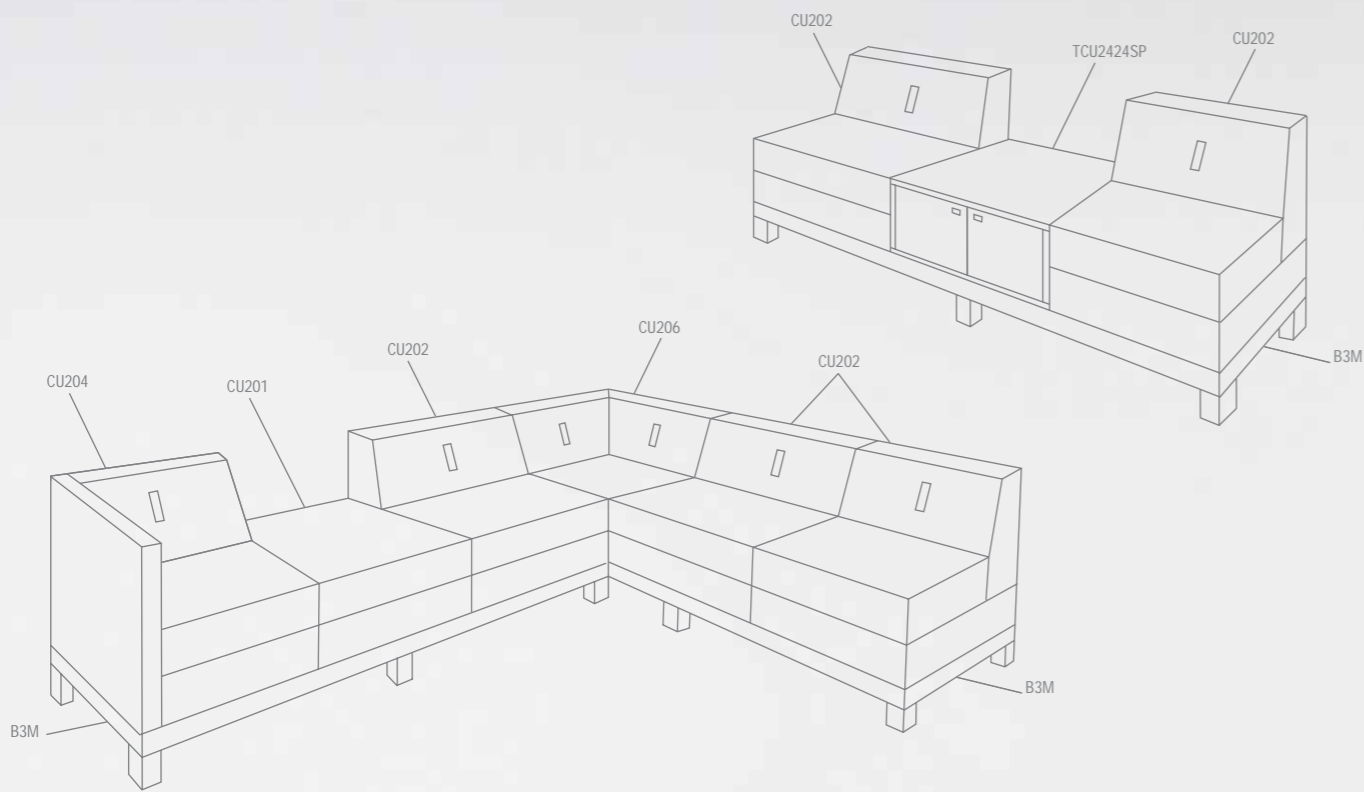

CUBE is anything you want it to be:  
 armchairs, corner chairs, ottomans,  
 benches and versatile storage modules.  
 With CUBE, your range of possibilities  
 truly knows no bounds.

The CUBE system allows you to invent your own personalized space.  
 Choose wood or metal materials, stationary or wheeled bases, fabric or leather upholstery.  
 Lay it out in straight lines or create dynamic angular ensembles.