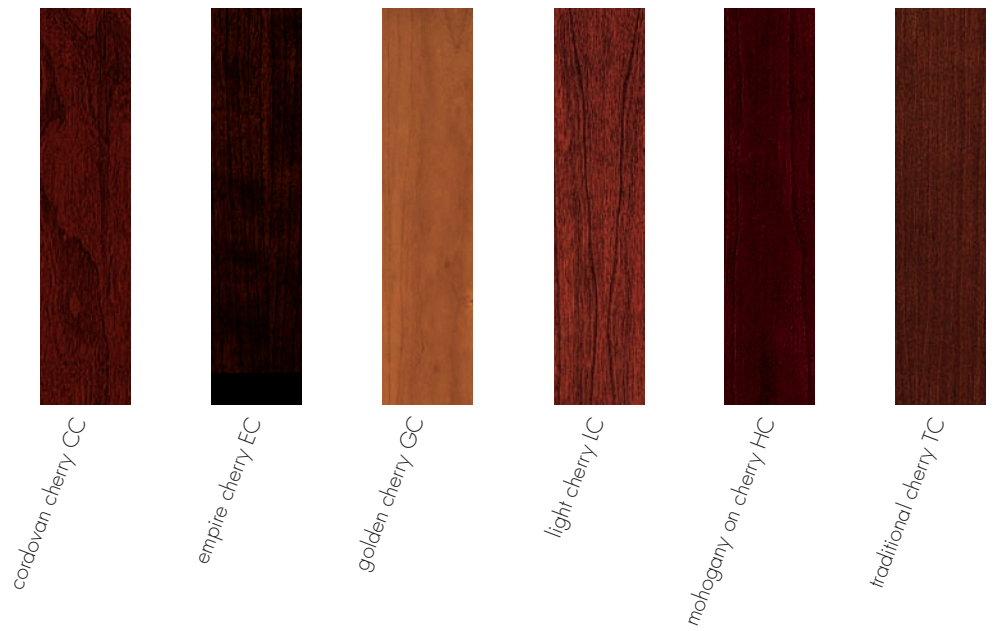

STRONG, STURDY, SUBSTANTIAL

Wood drawers are sanded smooth and finished to a satin sheen. Dovetailed joinery is testament to Paoli's legacy of craftsmanship and durability.

Full-extension metal ball-bearing suspensions are featured on all Coronado drawers – center, box and file – to offer accessibility, strength and ease of use.

Paoli's exclusive Tech-Age finish amplifies the natural beauty of wood and gives lasting protection.

WRITING SLIDE

Desk pedestals feature writing tablet slides for added convenience and working area.

CENTER DRAWER

Desks feature generously-sized center drawers with wood construction and a wood pencil tray.