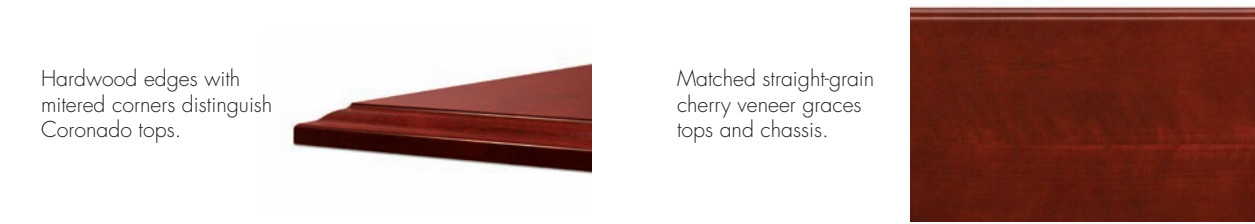

TASK LIGHTS

Furniture-mounted task lights are standard on upper storage units at no additional cost.

Hardwood edges with mitered corners distinguish Coronado tops.

Matched straight-grain cherry veneer graces tops and chassis.