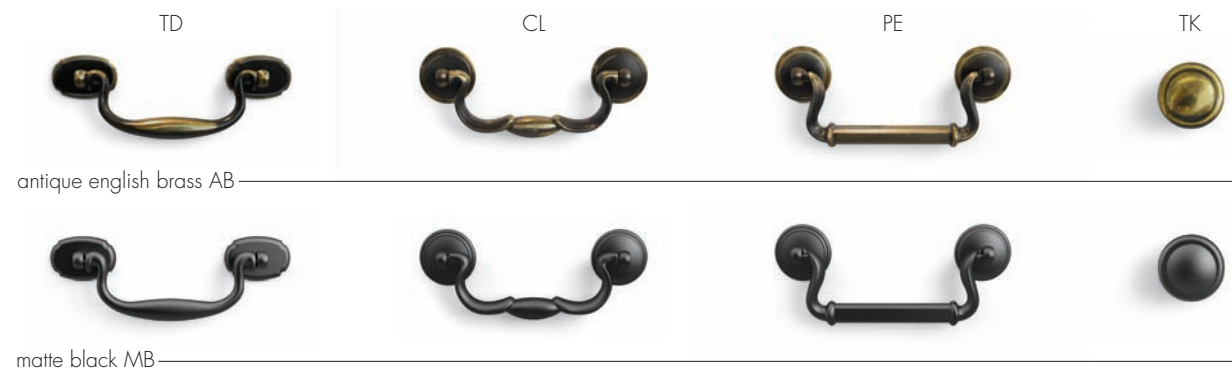

STRONG, STURDY, SUBSTANTIAL

Wood drawers are sanded smooth and finished to a satin sheen. Dovetailed joinery is testament to Paoli's legacy of craftsmanship and durability.

Full-extension metal ball-bearing suspensions are featured on all Coronado drawers – center, box and file – to offer accessibility, strength and ease of use.

Paoli's exclusive Tech-Age finish amplifies the natural beauty of wood and gives lasting protection.

WRITING SLIDE

Desk pedestals feature writing tablet slides for added convenience and working area.

CENTER DRAWER

Desks feature generously-sized center drawers with wood construction and a wood pencil tray.