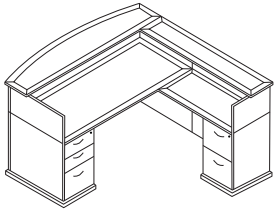

Executive Office
MENTYP11
 100.1 cu.ft. - 864 lbs.
Consists of: MEN-89,65,74,43,66,75,84

U Shape w/Hutch 72x115
MENTYP12
 105.8 cu.ft. - 818 lbs.
Consists of: MEN-89,65,71,70,43,73,75,44

Satin Cherry
MEN-01 Desk Set 72x36
MEN-65 Box/Box/File Ped - Desk
MEN-74 File/File Ped - Desk
MEN-43 Credenza Set 72x24
MEN-66 Box/Box/File Ped
MEN-75 File/File Ped
MEN-44 Overhead Storage 72x16x49
63-51712 Space® Chair

U w/Hutch + Storage 108"x115"
MENTYP13
 130.3 cu.ft. - 1,108 lbs.
 Consists of: MEN-89,65,71,
 70,43,73,75,84,12,55

Reception Station
MENTYP19
 56.5 cu.ft. - 565 lbs.
 Consists of: MEN-01,65,
 71,45,75,127,128