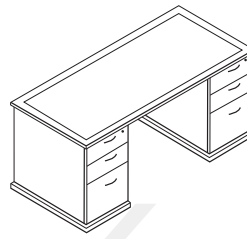

Executive details include 79" vertical storage heights, glass-door display hutch with light kit, and available legal-width pedestals. Conference tables feature contemporary round and racetrack tops paired with full and half-cylinder bases with veneer surfaces and solid hardwood, floor-level trim.

MEN-01 Desk Set 72x36
MEN-65 Box/Box/File Ped
MEN-71 False Ped

Maple

MEN-89 Bow Top Desk Set 72x48
MEN-65 Box/Box/File Pad
MEN-71 False Ped
MEN-70 Bridge 48x24
MEN-43 Credenza Set 72x24
MEN-73 Flase Ped
MEN-75 File/File Ped
MEN-84 Overhead Storage 72x16x49H
MEN-56 5-Shelf Bookcase 36x16x79H
MEN-59 48" Round Table
MEN-981 Guest Chair/Criss-Cross Back

Mendocino Typicals

Bow Top Desk 72x42
MENTYP1
 37.8 cu.ft. - 372 lbs.
Consists of: MEN-89,65,74

Double Ped Desk 72x36
MENTYP2
 36.8 cu.ft. - 352 lbs.
Consists of: MEN-01,65,74

Double Ped Desk 66x30
MENTYP3
 27.6 cu.ft. - 272 lbs.
Consists of: MEN-02,63,63