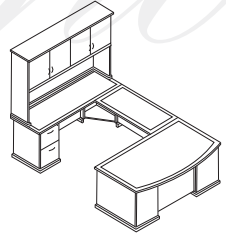

Mendocino Typicals

Bow Top Desk 72x42
MENTYP1
 37.8 cu.ft. - 372 lbs.
Consists of: MEN-89,65,74

Double Ped Desk 72x36
MENTYP2
 36.8 cu.ft. - 352 lbs.
Consists of: MEN-01,65,74

Double Ped Desk 66x30
MENTYP3
 27.6 cu.ft. - 272 lbs.
Consists of: MEN-02,63,63

Kneespace Credenza 72x24
MENTYP5
 23.1 cu.ft. - 254 lbs.
Consists of: MEN-43,66,75

L Shape w/Bow Desk 72x90
MENTYP8
 51.7 cu.ft. - 463 lbs.
Consists of: MEN-89,65,71,45,75

L Shape 72x84
MENTYP9
 50.7 cu.ft. - 441 lbs.
Consists of: MEN-01,65,71,45,75

Executive Office
MENTYP11
 100.1 cu.ft. - 864 lbs.
Consists of: MEN-89,65,74,43,66,75,84

U Shape w/Hutch 72x115
MENTYP12
 105.8 cu.ft. - 818 lbs.
Consists of: MEN-89,65,71,70,43,73,75,44

Satin Cherry
MEN-01 Desk Set 72x36
MEN-65 Box/Box/File Ped - Desk
MEN-74 File/File Ped - Desk
MEN-43 Credenza Set 72x24
MEN-66 Box/Box/File Ped
MEN-75 File/File Ped
MEN-44 Overhead Storage 72x16x49
63-51712 Space® Chair

U w/Hutch + Storage 108"x115"
MENTYP13
 130.3 cu.ft. - 1,108 lbs.
 Consists of: MEN-89,65,71,
 70,43,73,75,84,12,55

Reception Station
MENTYP19
 56.5 cu.ft. - 565 lbs.
 Consists of: MEN-01,65,
 71,45,75,127,128