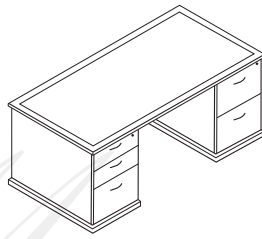

Executive details include 79" vertical storage heights, glass-door display hutch with light kit, and available legal-width pedestals. Conference tables feature contemporary round and racetrack tops paired with full and half-cylinder bases with veneer surfaces and solid hardwood, floor-level trim.

MEN-01 Desk Set 72x36
MEN-65 Box/Box/File Ped
MEN-71 False Ped

Maple

MEN-89 Bow Top Desk Set 72x48
MEN-65 Box/Box/File Pad
MEN-71 False Ped
MEN-70 Bridge 48x24
MEN-43 Credenza Set 72x24
MEN-73 Flase Ped
MEN-75 File/File Ped
MEN-84 Overhead Storage 72x16x49H
MEN-56 5-Shelf Bookcase 36x16x79H
MEN-59 48" Round Table
MEN-981 Guest Chair/Criss-Cross Back

Mendocino Typicals

Bow Top Desk 72x42
MENTYP1
 37.8 cu.ft. - 372 lbs.
Consists of: MEN-89,65,74

Double Ped Desk 72x36
MENTYP2
 36.8 cu.ft. - 352 lbs.
Consists of: MEN-01,65,74

Double Ped Desk 66x30
MENTYP3
 27.6 cu.ft. - 272 lbs.
Consists of: MEN-02,63,63