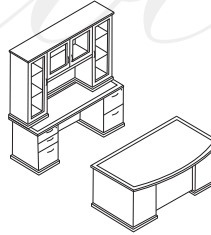

Executive Office
MENTYP11
100.1 cu.ft. - 864 lbs.
Consists of: MEN-89,65,74,43,66,75,84