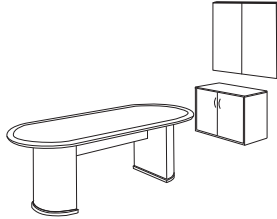

Executive Office
MENTYP11
 100.1 cu.ft. - 864 lbs.
Consists of: MEN-89,65,74,43,66,75,84

U Shape w/Hutch 72x115
MENTYP12
 105.8 cu.ft. - 818 lbs.
Consists of: MEN-89,65,71,70,43,73,75,44

Satin Cherry
MEN-01 Desk Set 72x36
MEN-65 Box/Box/File Ped - Desk
MEN-74 File/File Ped - Desk
MEN-43 Credenza Set 72x24
MEN-66 Box/Box/File Ped
MEN-75 File/File Ped
MEN-44 Overhead Storage 72x16x49
63-51712 Space® Chair

U w/Hutch + Storage 108"x115"
MENTYP13
 130.3 cu.ft. - 1,108 lbs.
 Consists of: MEN-89,65,71,
 70,43,73,75,84,12,55

Reception Station
MENTYP19
 56.5 cu.ft. - 565 lbs.
 Consists of: MEN-01,65,
 71,45,75,127,128