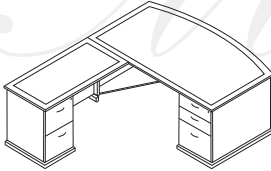

L Shape w/Bow Desk 72x90
MENTYP8
51.7 cu.ft. - 463 lbs.
Consists of: MEN-89,65,71,45,75