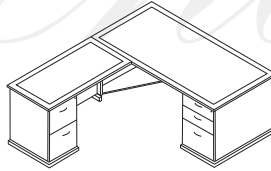

L Shape 72x84
MENTYP9
50.7 cu.ft. - 441 lbs.
Consists of: MEN-01,65,71,45,75