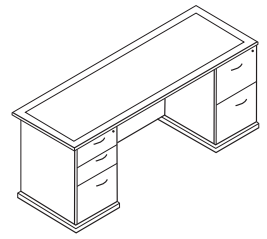

MEN-01 Desk Set 72x36
MEN-65 Box/Box/File Ped
MEN-71 False Ped

Maple

MEN-89 Bow Top Desk Set 72x48
MEN-65 Box/Box/File Pad
MEN-71 False Ped
MEN-70 Bridge 48x24
MEN-43 Credenza Set 72x24
MEN-73 Flase Ped
MEN-75 File/File Ped
MEN-84 Overhead Storage 72x16x49H
MEN-56 5-Shelf Bookcase 36x16x79H
MEN-59 48" Round Table
MEN-981 Guest Chair/Criss-Cross Back

Mendocino Typicals

Bow Top Desk 72x42
MENTYP1
 37.8 cu.ft. - 372 lbs.
Consists of: MEN-89,65,74

Double Ped Desk 72x36
MENTYP2
 36.8 cu.ft. - 352 lbs.
Consists of: MEN-01,65,74

Double Ped Desk 66x30
MENTYP3
 27.6 cu.ft. - 272 lbs.
Consists of: MEN-02,63,63