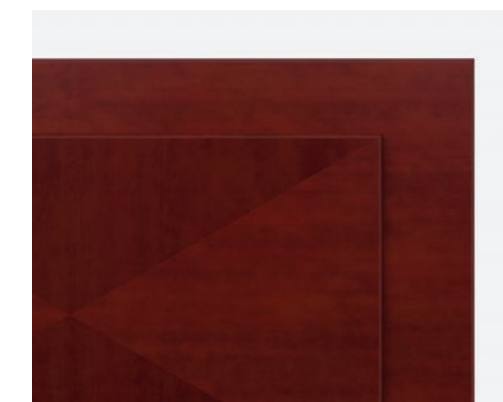

Altamont file drawers work best with hanging file folders. And yet, these drawers are built strong enough for those who sometimes keep books and binders there instead.

Altamont desks 72" and larger offer straight-grain veneer or reverse box pattern inlays of quarter-cut veneer.