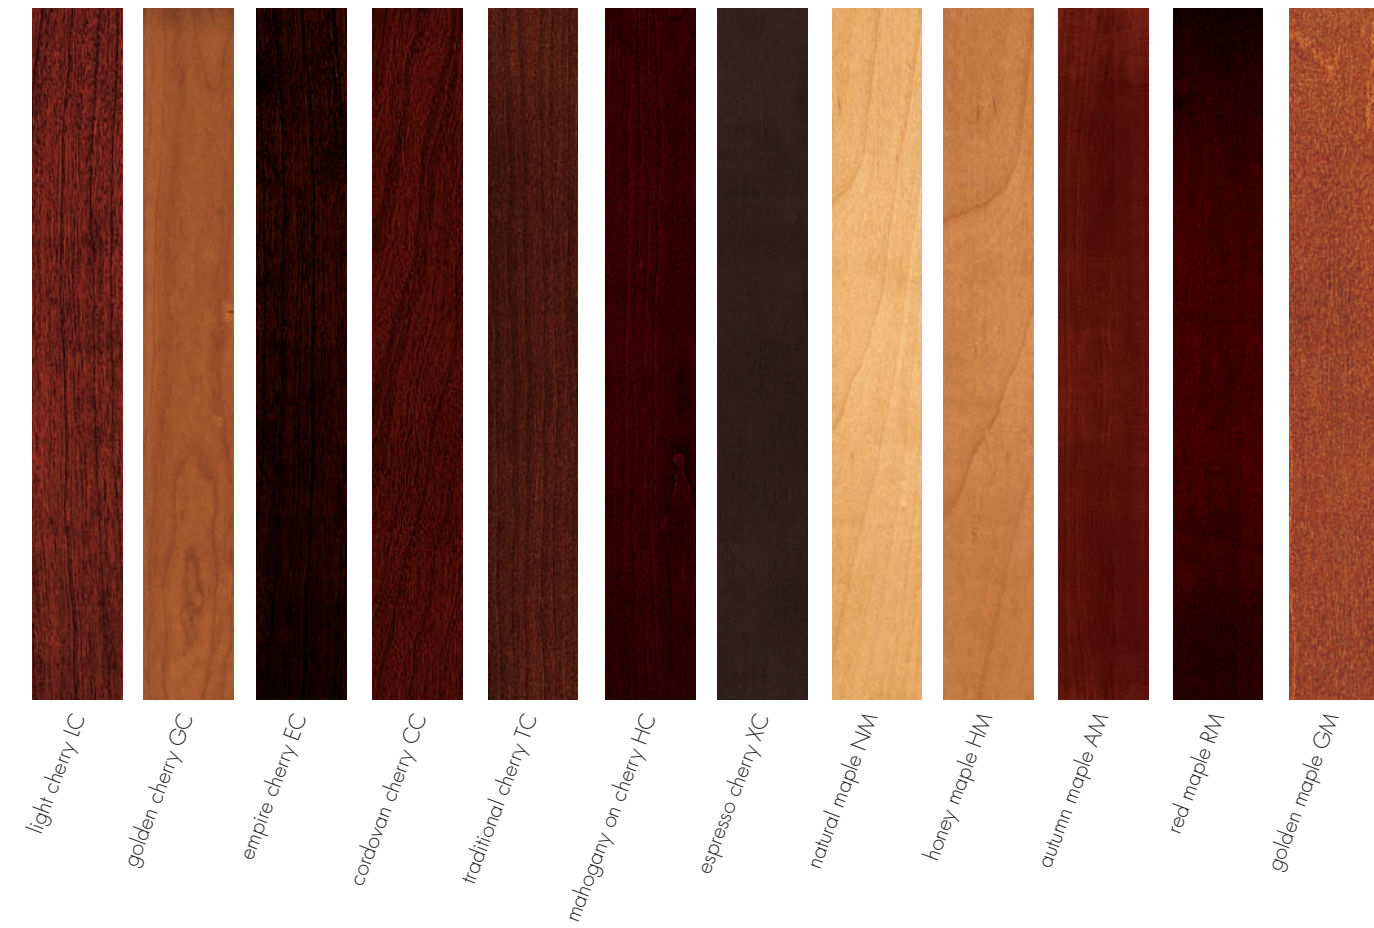

BEVEL PULL BL

ARC PULL AR

STRONG, STURDY, SUBSTANTIAL

Wood drawers are sanded smooth and finished to a satin sheen. Dovetailed joinery is testament to Paoli's legacy of craftsmanship and durability.

Paoli's exclusive TechAge finish enhances the natural beauty of wood and gives lasting protection.

Full-extension metal ball-bearing suspensions are featured on all Altamont drawers — center, box and file — to offer accessibility, strength and ease of use.

TASK LIGHTS

Furniture-mounted task lights are standard on upper storage units at no additional cost.

FILING & STORAGE OPTIONS

Altamont's 36" wide box drawers for credenzas and storage units expand storage possibilities for oversized files and papers.

Altamont file drawers work best with hanging file folders. And yet, these drawers are built strong enough for those who sometimes keep books and binders there instead.