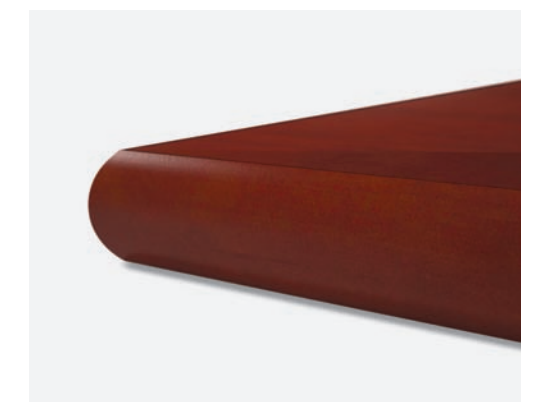

Slingshot Executive Tilt Swivel Chair in "A30216" upholstery and "Platinum" mesh.

BEVEL PULL BL

ARC PULL AR

matte black MB

matte chrome MC

**STRONG, STURDY, SUBSTANTIAL**

Wood drawers are sanded smooth and finished to a satin sheen. Dovetailed joinery is testament to Paoli's legacy of craftsmanship and durability.

Altamont solid wood bullnose edge, 17/16" thick.

■■■■  
 Altamont's selection is  
 freshly expressed for today's  
 professionals, with generous  
 storage and wire management  
 for offices of nearly any size.