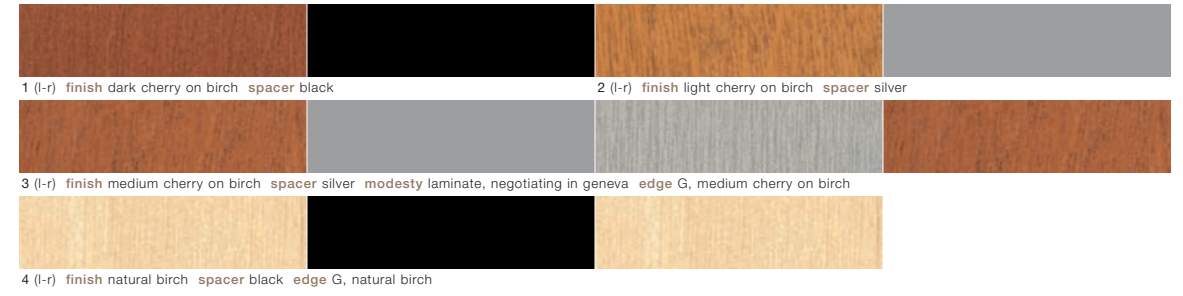

contemporary casegoods

brio

storage and workstations

top & chassis finishes

durasyn
insert grade 1

veneer
insert grade 1

finish

Choose from 10 birch veneer or 11 laminate finishes.

spacer & frame

Choose one of three color finishes.

modesty

Choose grade and select material.

durasyn continued
insert grade 1

veneer continued
insert grade 1

acrilux
insert grade 2

veneer continued
insert grade 1