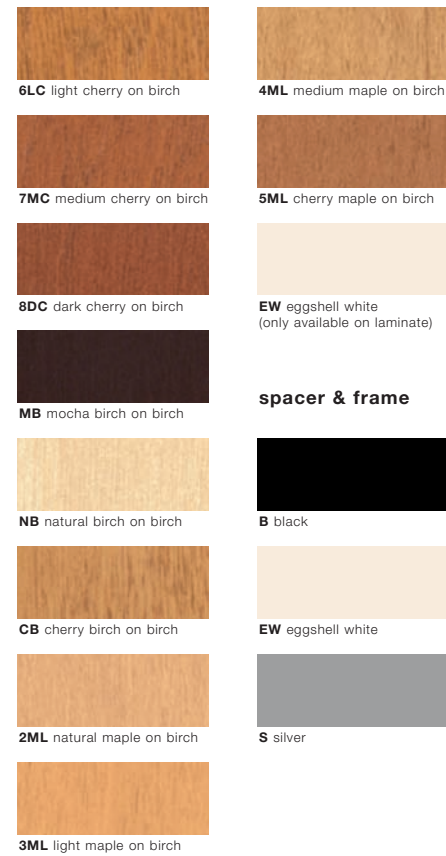

choices

An inspiring selection of options and materials to fit into any decor. Specify modesty and door inserts in Durasyn catalyzed paints, Acrilux polymer skins, Chemcast™ acrylic panels, wood veneer and laminate or choose from vibrant fabric selections.

contemporary casegoods

brio

storage and workstations

top & chassis finishes

durasyn
insert grade 1

veneer
insert grade 1

finish

Choose from 10 birch veneer or 11 laminate finishes.

spacer & frame

Choose one of three color finishes.

modesty

Choose grade and select material.

durasyn continued
insert grade 1

veneer continued
insert grade 1

acrilux
insert grade 2

veneer continued
insert grade 1